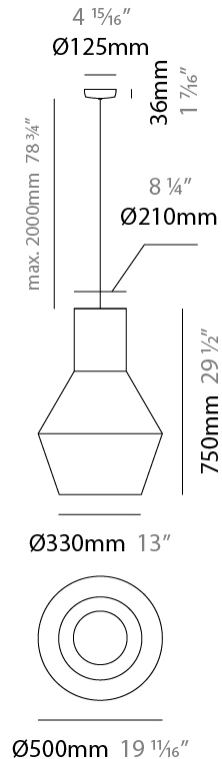

PROJECT
TYPE
SPECIFIER
QUANTITY
DATE

TINA SUSPENSION

D111107-

base number Finish
Options

1. To build a product code in our configurator select the specify button on the base model # product page
2. To build a manual product code on this datasheet choose from the options listed below in blue font and add the suffix to the base model #

GENERAL

Series: Tina
Partner: Ole
Division: Design
Installation: Suspension
Product Type: Pendant
Mounting Location: Ceiling

PHYSICAL

Shape: Abstract
Diameter (mm): 500
Diameter (in): 19 11/16
Height (mm): 750
Height (in): 29 1/2
Max. Overall Height (mm): 2750
Max. Overall Height (in): 108 1/4
Fixture Finish: BEI / BLK / BLU / COG / DGN / GRY / MRN / MOC / MUS / OLV / SIL / STN / TER / WHI
Holder Finish: MBK
Fixture Material: Fabric Cord / Metal
Primary Material: Fabric - Recycled
Cable Details: 2000mm Cable
Upon Request: Other fabric cord colors available upon request (see downloadable finish chart) Matte White Holder

ELECTRICAL

Number of Lamps: 1
Lamp Type: LED Retrofit
Lamp Shape: A19
Bulb Included: Bulb Not Included
Max. Wattage Per Lamp (W): 15
Lamp Base: E26
Input Voltage (V): 120
Upon Request: 277Vac / GU24

LED

OPTICAL

RATINGS AND CERTIFICATIONS

Certified By: Certified for North American Standards
IP rating: IP20