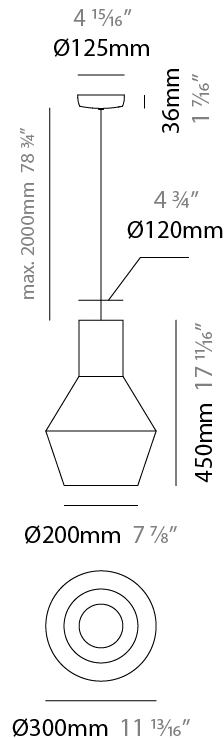

PROJECT	
TYPE	
SPECIFIER	
QUANTITY	
DATE	

TINA SUSPENSION

D111106-

base number Finish
Options

1. To build a product code in our configurator select the specify button on the base model # product page
2. To build a manual product code on this datasheet choose from the options listed below in blue font and add the suffix to the base model #

GENERAL

Series: Tina
Partner: Ole
Division: Design
Installation: Suspension
Product Type: Pendant
Mounting Location: Ceiling

PHYSICAL

Shape: Abstract
Diameter (mm): 300
Diameter (in): 11 ¹³/₁₆"
Height (mm): 450
Height (in): 17 ¹¹/₁₆"
Max. Overall Height (mm): 2450
Max. Overall Height (in): 96 ⁷/₁₆"
Fixture Finish: BEI / BLK / BLU / COG / DGN / GRY / MRN / MOC / MUS / OLV / SIL / STN / TER / WHI
Holder Finish: MBK
Fixture Material: Fabric Cord / Metal
Primary Material: Fabric - Recycled
Cable Details: 2000mm Cable
Upon Request: Other fabric cord colors available upon request (see downloadable finish chart) Matte White Holder

ELECTRICAL

Number of Lamps: 1
Lamp Type: LED Retrofit
Lamp Shape: A19
Bulb Included: Bulb Not Included
Max. Wattage Per Lamp (W): 15
Lamp Base: E26
Input Voltage (V): 120
Upon Request: 277Vac / GU24

LED

OPTICAL

RATINGS AND CERTIFICATIONS

Certified By: Certified for North American Standards
IP rating: IP20